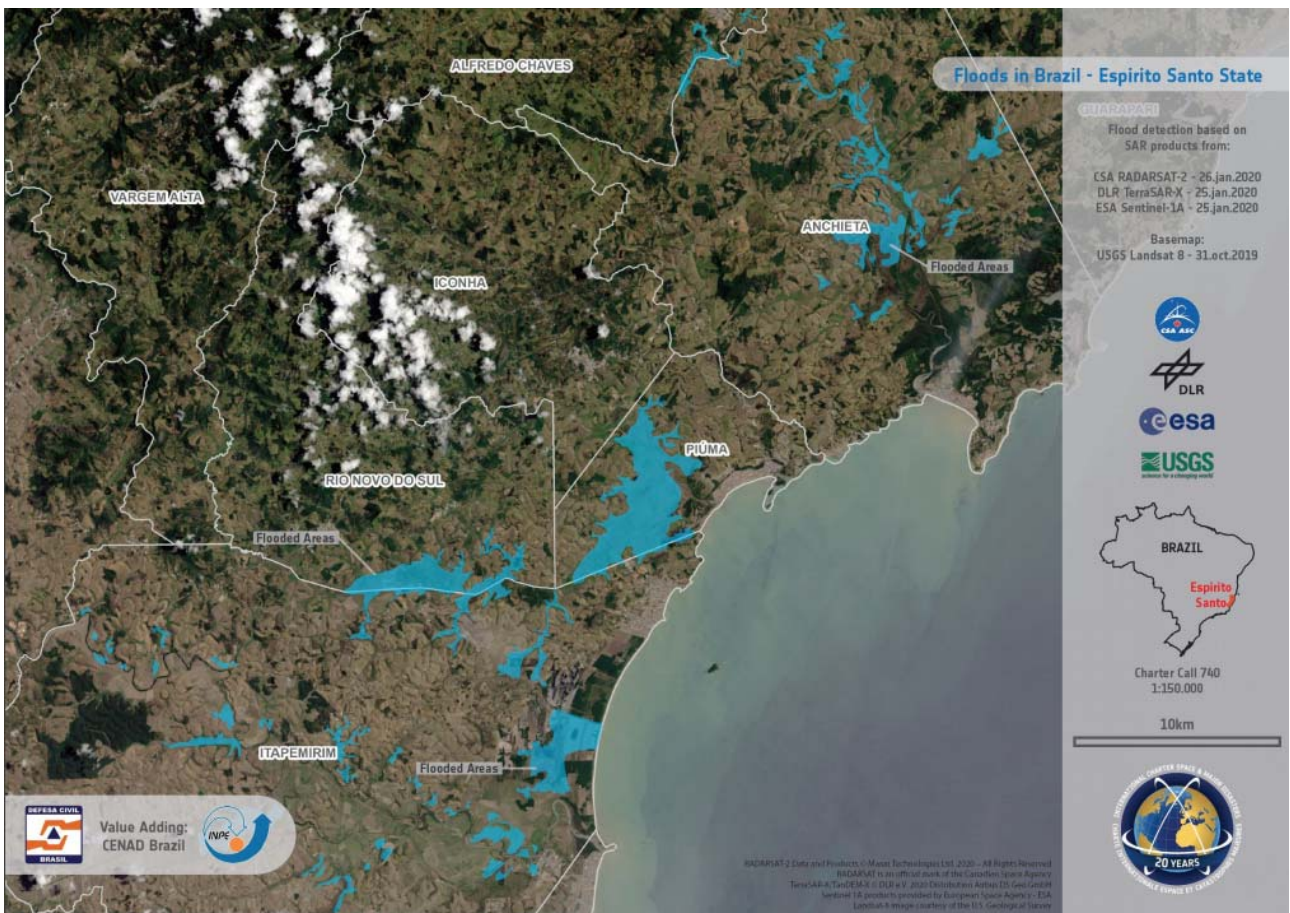

Brazil (Southeast) FLOODS

Affected Areas	Southeast Brazil	Death Toll	<div style="font-size: 2em; font-weight: bold; color: #0056b3;">64</div> Minas Gerais: 55 Espírito Santo: 9
	Minas Gerais State: Belo Horizonte, Betim, Ibirite, and Alto Caparaó Espírito Santo State: Iconha and Alfredo Chaves Rio de Janeiro State: Itaperuna		
Date of Occurrence	January 23, 2020	Missing	—
Outline	Record rainfall caused severe floods and landslides in southeast Brazil. Minas Gerais State declared emergency to 101 municipalities.		

The above information is based on press release by media and government agencies.

Source: European Commission <https://erccportal.jrc.ec.europa.eu/getdailymap/docId/3211>

Precipitation

Source: NASA <https://gpm.nasa.gov/extreme-weather/heavy-rain-leads-flooding-brazil>

Flooded areas in Espirito Santo State as of Jan. 26,2020

Source: United Nations OCHA <https://reliefweb.int/map/brazil/flooded-areas-espírito-santo-state-brazil-26012020>

一般社団法人 国際建設技術協会
Infrastructure Development Institute - Japan