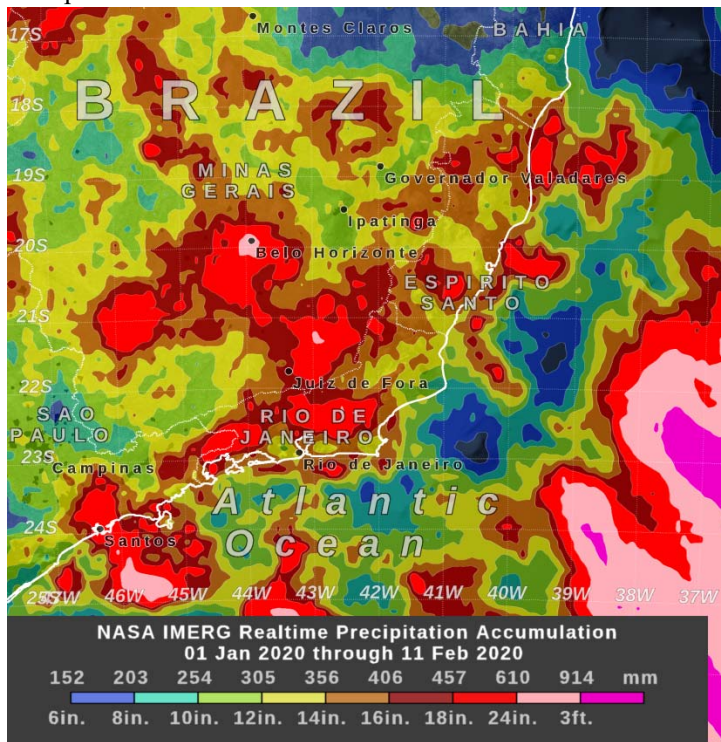

Brazil (Southeast) FLOODS

Affected Areas	Southeast Brazil	Death Toll	<div style="font-size: 2em; font-weight: bold; color: #0056b3;">64</div> Minas Gerais: 55 Espírito Santo: 9
	Minas Gerais State: Belo Horizonte, Betim, Ibirite, and Alto Caparaó Espírito Santo State: Iconha and Alfredo Chaves Rio de Janeiro State: Itaperuna		
Date of Occurrence	January 23, 2020	Missing	—
Outline	Record rainfall caused severe floods and landslides in southeast Brazil. Minas Gerais State declared emergency to 101 municipalities.		

The above information is based on press release by media and government agencies.

Source: European Commission <https://erccportal.jrc.ec.europa.eu/getdailymap/docId/3211>

Precipitation

Source: NASA <https://gpm.nasa.gov/extreme-weather/heavy-rain-leads-flooding-brazil>