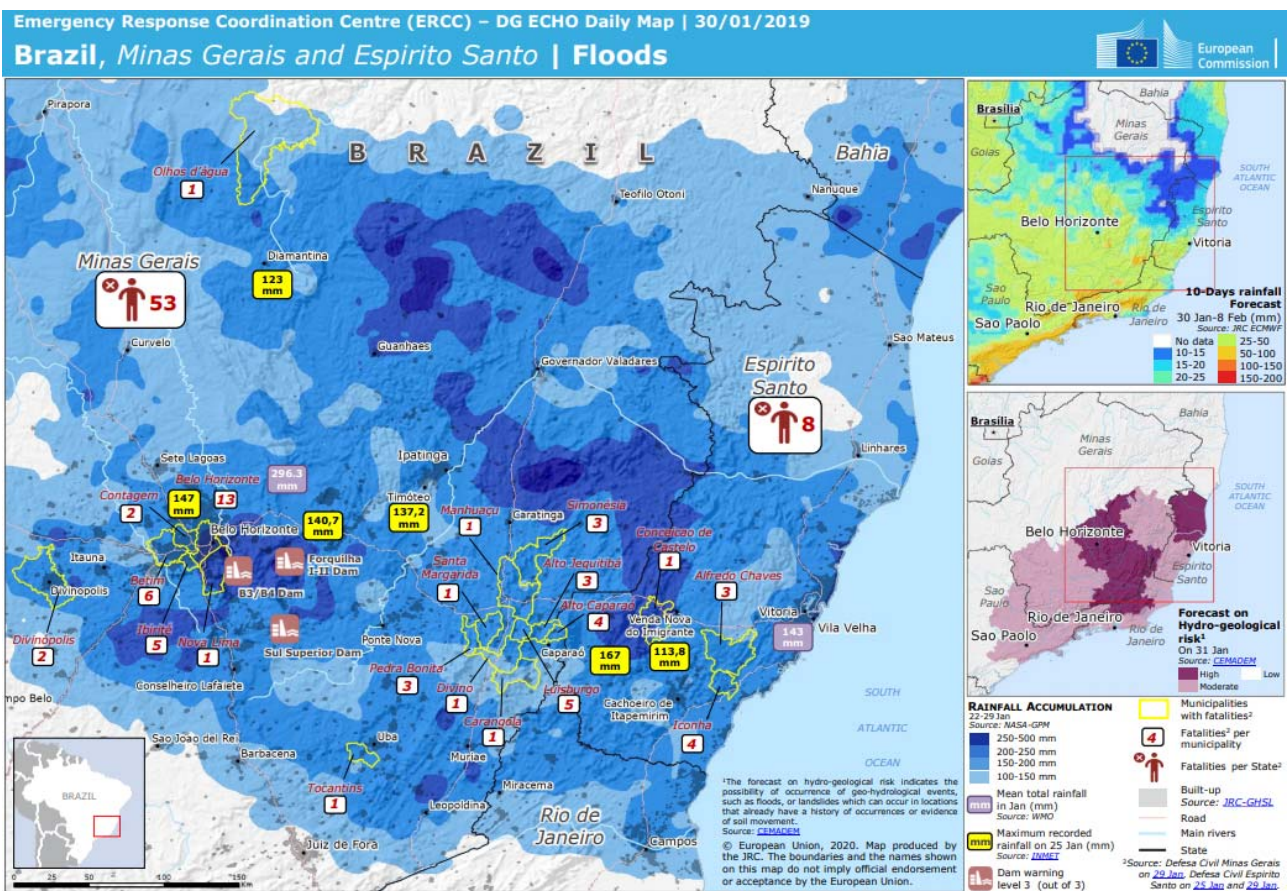

Brazil (Southeast) FLOODS

Affected Areas	Southeast Brazil	Death Toll	<div style="font-size: 2em; font-weight: bold; color: #0056b3;">64</div> Minas Gerais: 55 Espírito Santo: 9
	Minas Gerais State: Belo Horizonte, Betim, Ibirite, and Alto Caparaó Espírito Santo State: Iconha and Alfredo Chaves Rio de Janeiro State: Itaperuna		
Date of Occurrence	January 23, 2020	Missing	—
Outline	Record rainfall caused severe floods and landslides in southeast Brazil. Minas Gerais State declared emergency to 101 municipalities.		

The above information is based on press release by media and government agencies.

Source: European Commission <https://erccportal.jrc.ec.europa.eu/getdailymap/docId/3211>

Precipitation

Source: NASA <https://gpm.nasa.gov/extreme-weather/heavy-rain-leads-flooding-brazil>

Flooded areas in Espirito Santo State as of Jan. 26,2020

Source: United Nations OCHA <https://reliefweb.int/map/brazil/flooded-areas-espírito-santo-state-brazil-26012020>

一般社団法人 国際建設技術協会
Infrastructure Development Institute - Japan